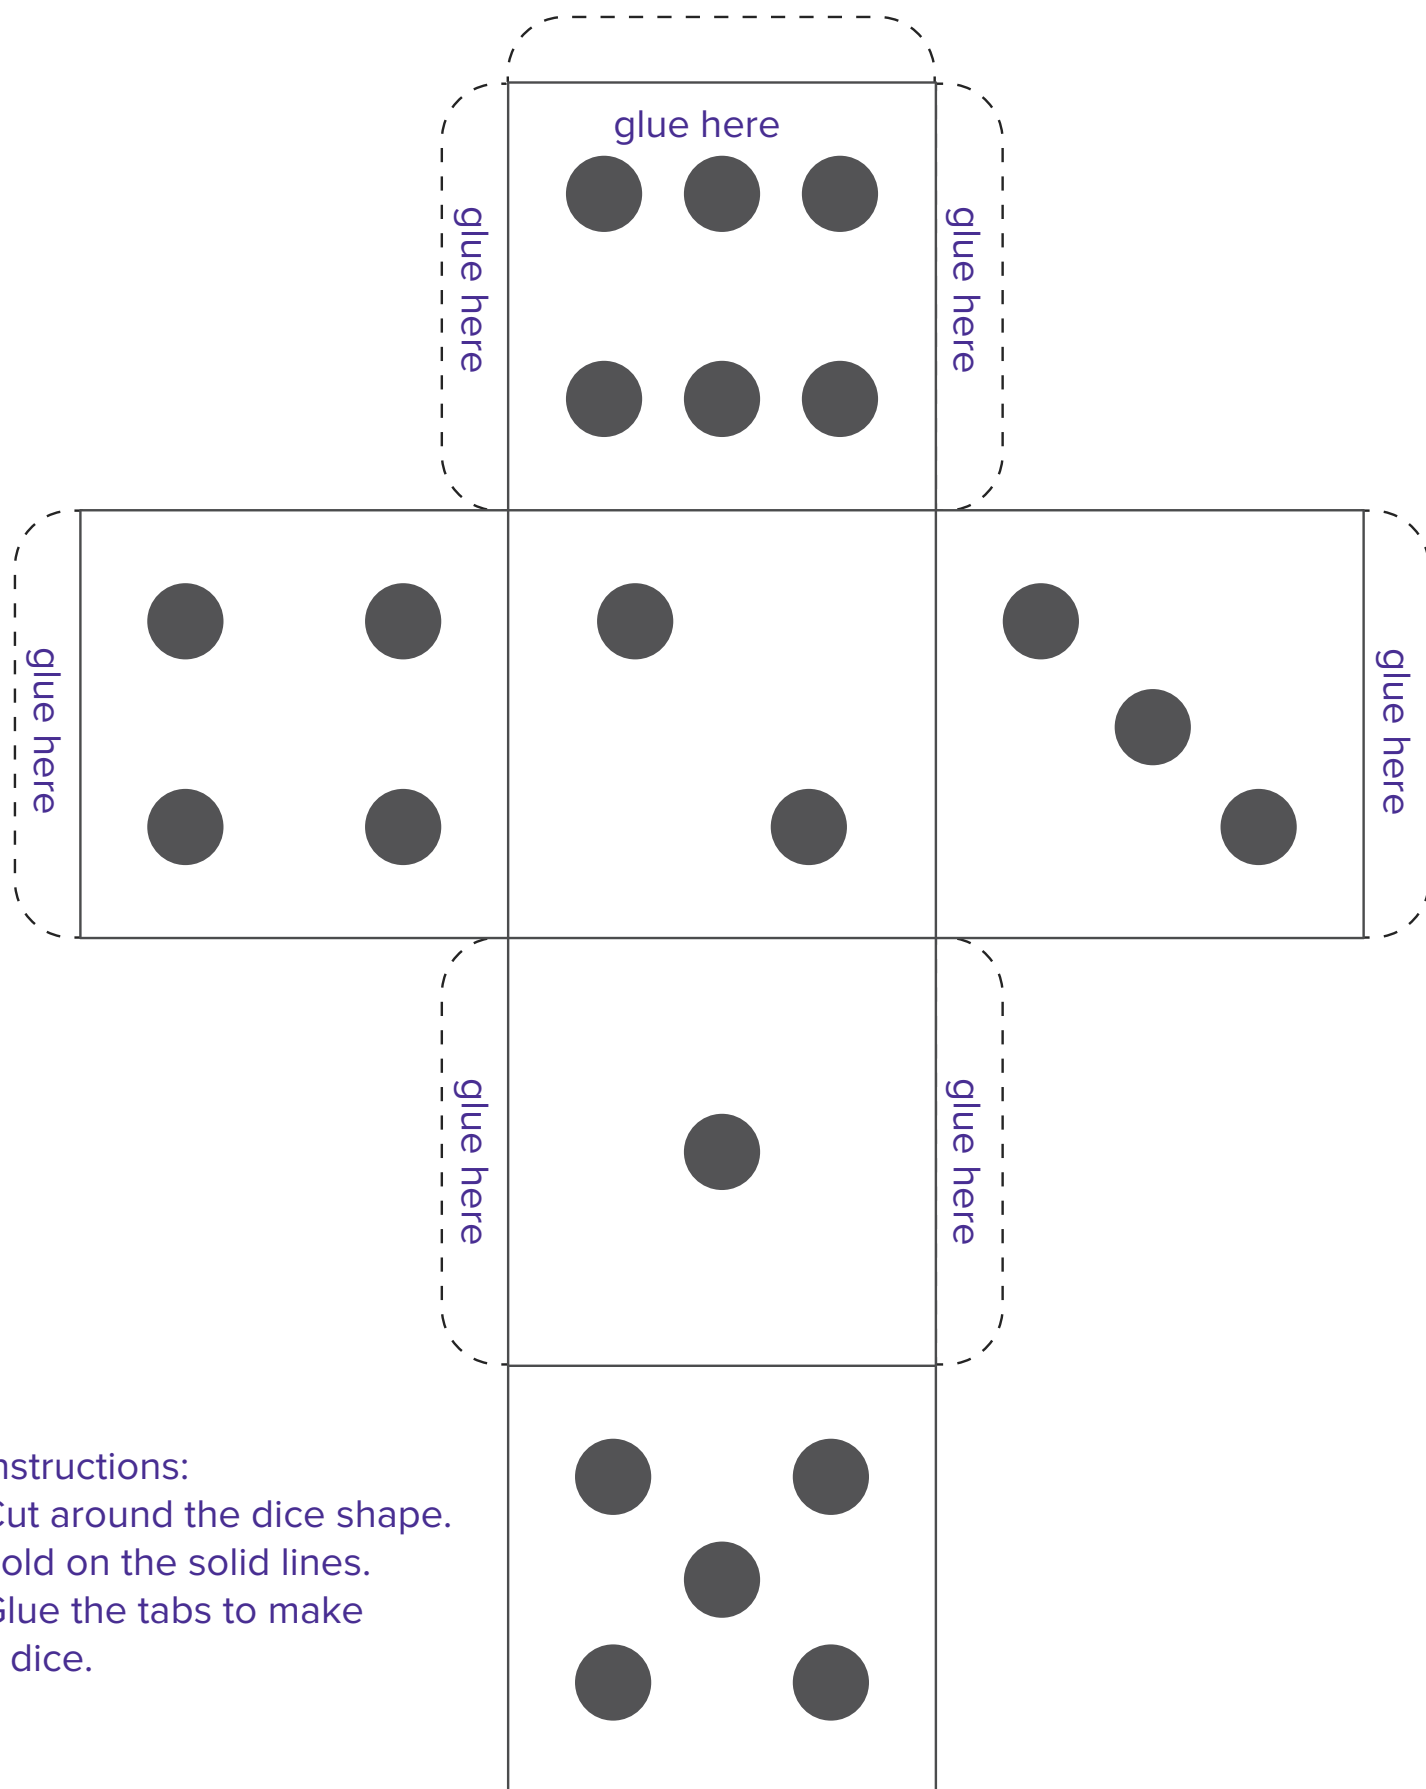

DIY DICE

Instructions:

Cut around the dice shape.

Fold on the solid lines.

Glue the tabs to make a dice.